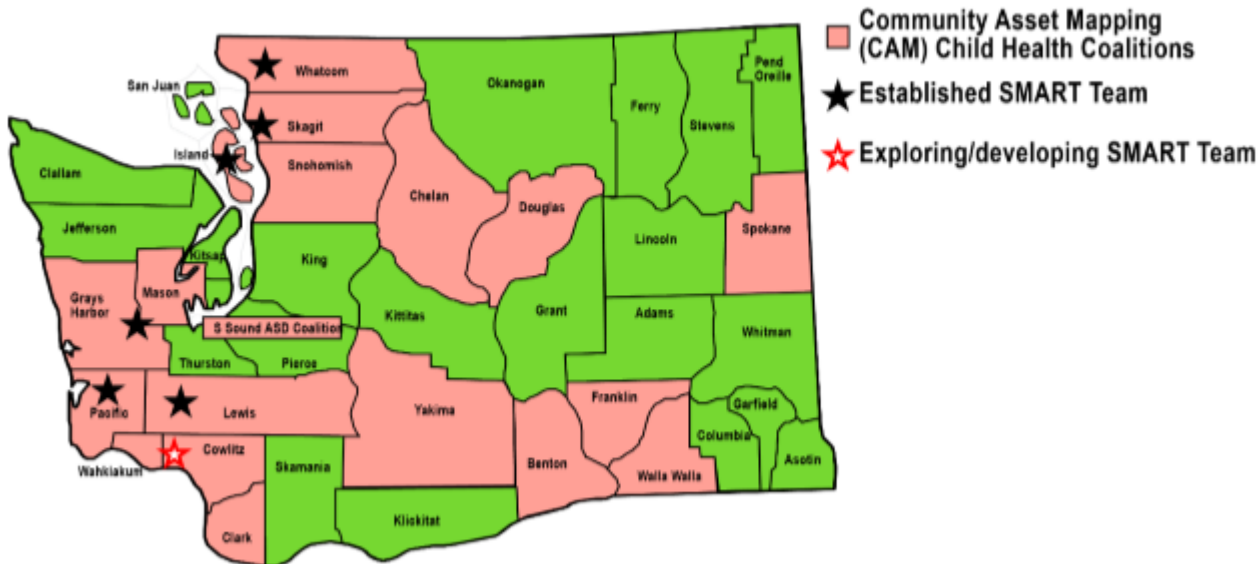

# STATE NAME: WA Team

What is one interesting thing about your state? Yakima Valley produces over 77% of the country's hops, and Washington is the country's #2 premium wine-producing region (second to California) SOURCE: <http://www.experiencewa.com/articles/wander-here-19-interesting-facts-about-washington>

## State Data

#### The Picture Statewide